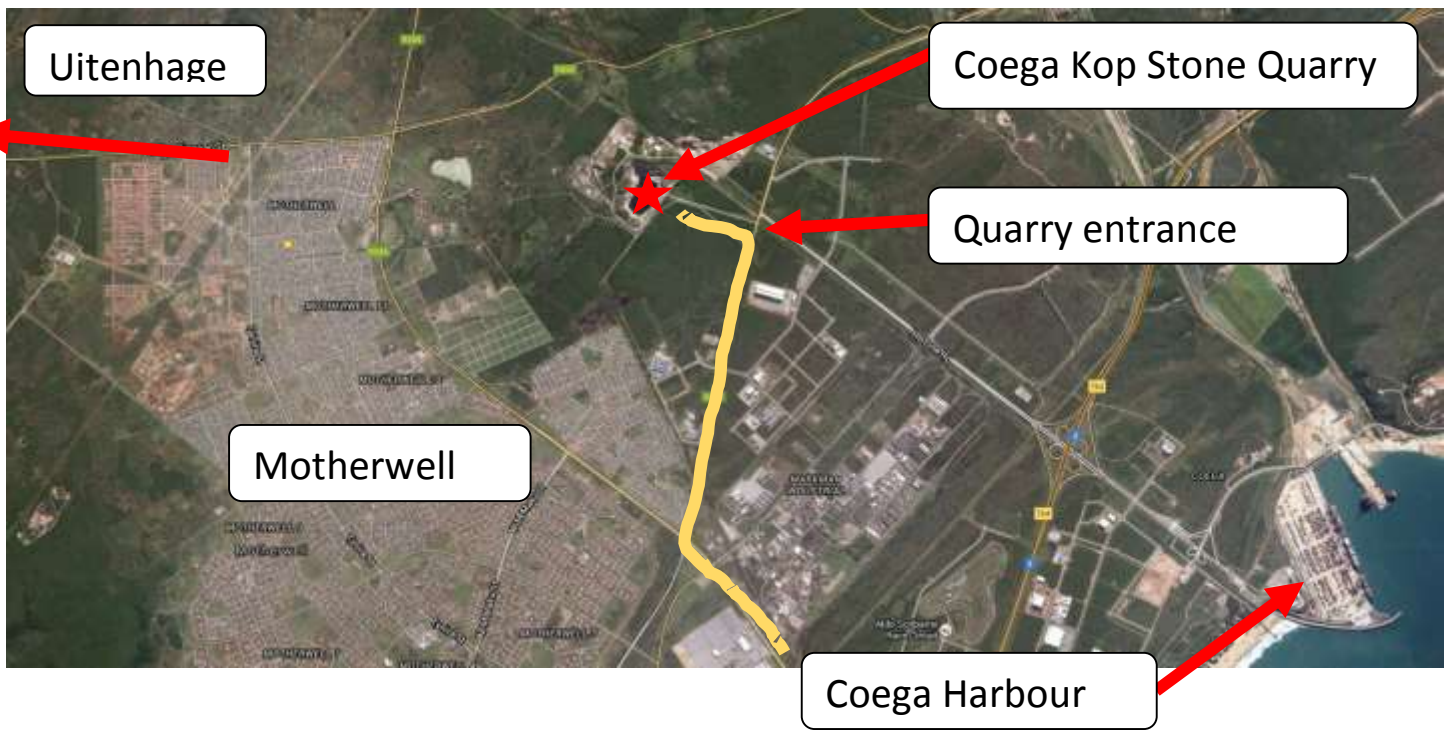

DIRECTIONS TO COEGA KOP QUARRY

OFF THE R337, COEGA, PORT ELIZABETH

PRODUCTS

19mm, 13mm and 26mm Crusher run/All in One
6.7mm, 9mm, 19mm, 13mm, 38mm Concrete stone
Coarse grit
G7, G5 and G4 Base course
Gabion Stone

OPERATING HOURS

Monday – Thursday : 07:00 – 16:30
Fridays : 07:00 – 15:30

GLENDORE

SAND & STONE (PTY) LTD

P.O. Box 5780 Walmer 6065	Erf 722 Sardinia Bay Road Lovemore Park Port Elizabeth 6070	Tel: 041 366 1917 Fax: 041 366 1193 info@glendoresand.co.za www.glendoresand.co.za
---------------------------------	---	---