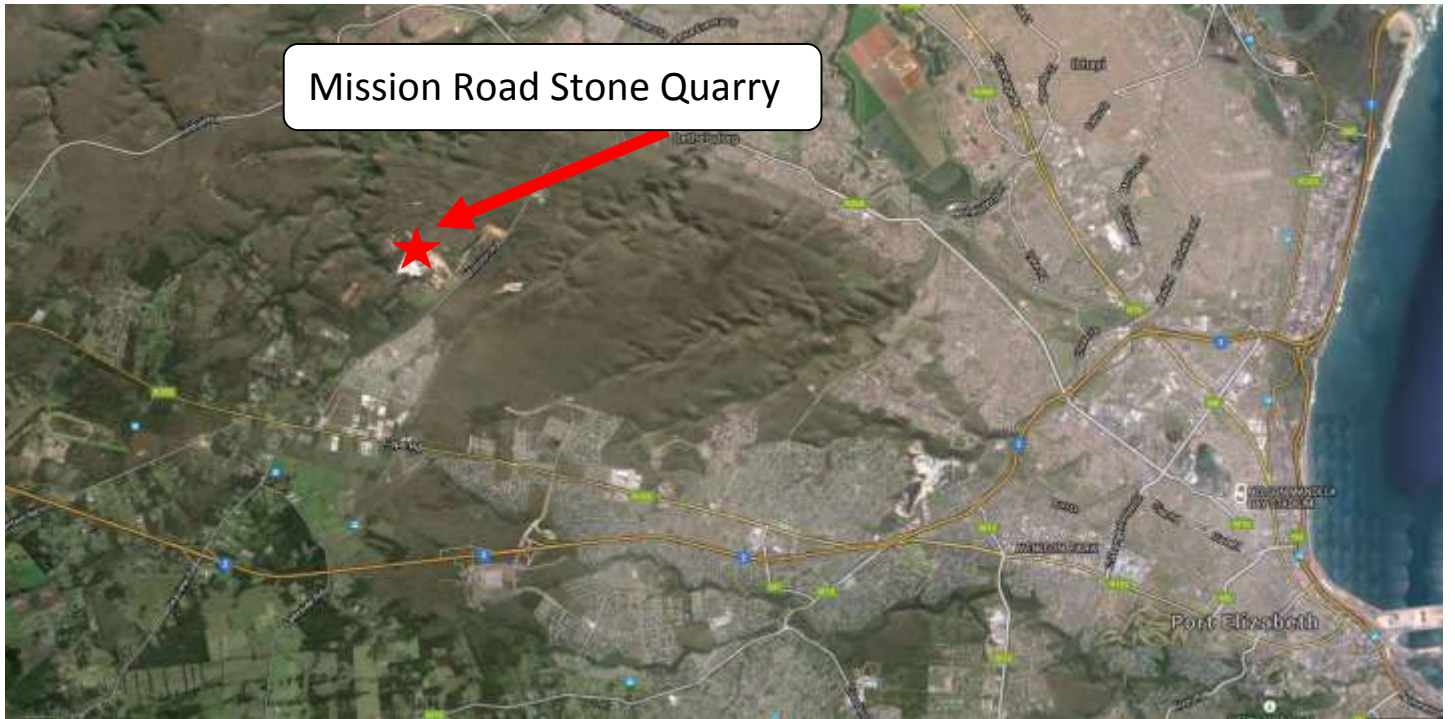

DIRECTIONS TO MISSION ROAD QUARRY OFF THE R337, COEGA, PORT ELIZABETH

PRODUCTS

19mm, 13mm and 26mm Crusher run/All in One
6.7mm, 9mm, 19mm, 13mm, 38mm Concrete stone
Coarse grit
G7, G5 and G4 Base course
Gabion Stone

OPERATING HOURS

Monday – Thursday : 07:00 – 16:30
Fridays : 07:00 – 15:30

Cleary Park

Mission Road Stone Quarry

Quarry entrance

Cape Road

Greenbushes

Westering